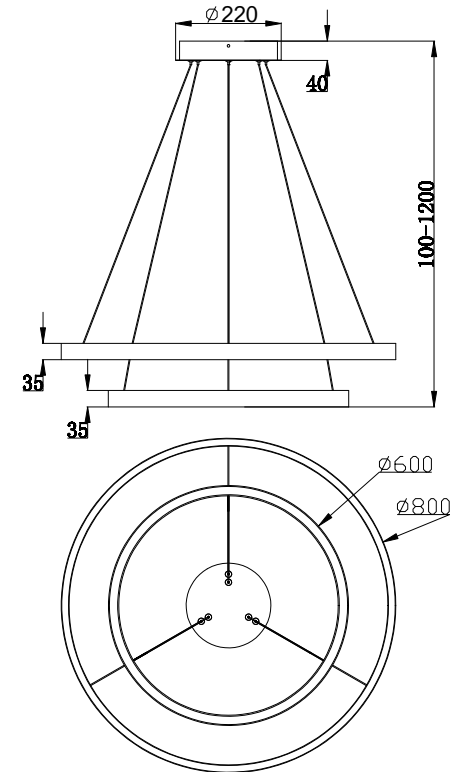

Instruction

MOD058PL-L74BS4K

MAX 88W
5200 Lumen

Model: MOD058PL-L74BS4K
Collection: Technical
Series: Rim

Pendant Lamps